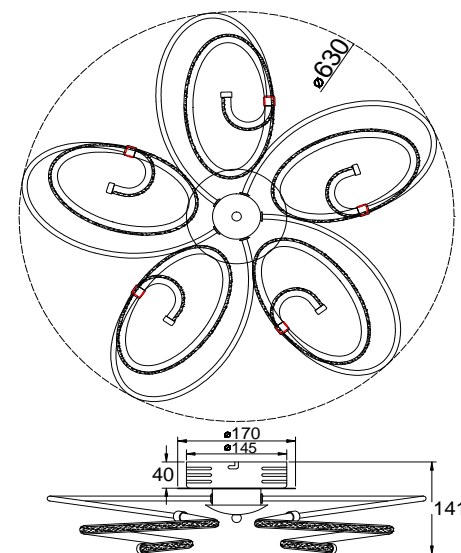

Instruction

FR6017CL-L60CH

MAX 60W
3650 Lumen

Model: FR6017CL-L60CH
Collection: LED
Series: Blossom

Ceiling Lamps