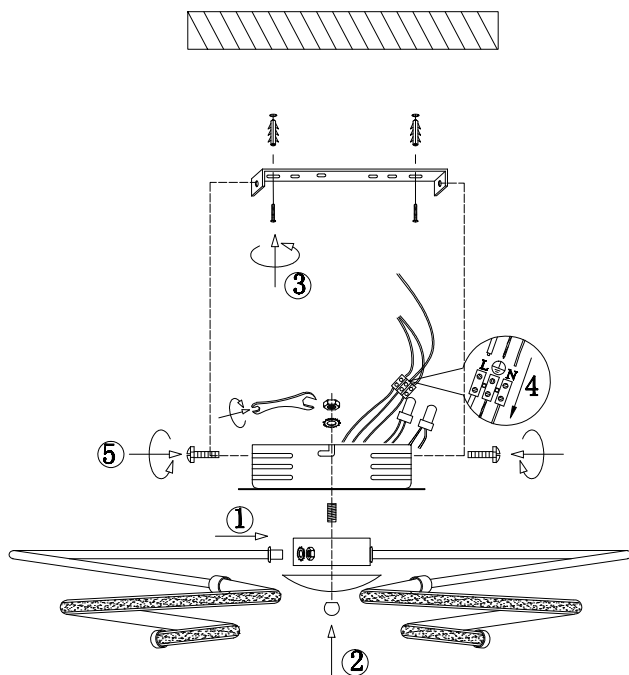

Instruction

FR6017CL-L60CH

MAX 60W
3650 Lumen

Model: FR6017CL-L60CH
Collection: LED
Series: Blossom

Ceiling Lamps