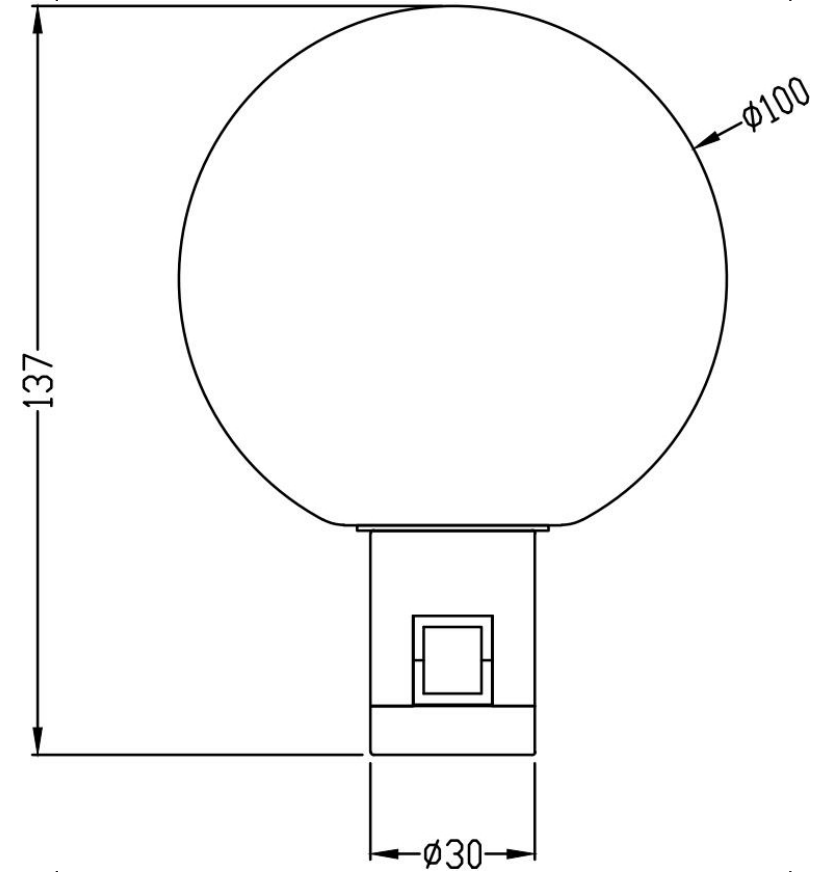

FREYA
TRADITION OF QUALITY

Instruction

FR6005LS-01B1

1x 4W

Model: FR6005LS-01B1

Collection: LED

Pendant Lamps