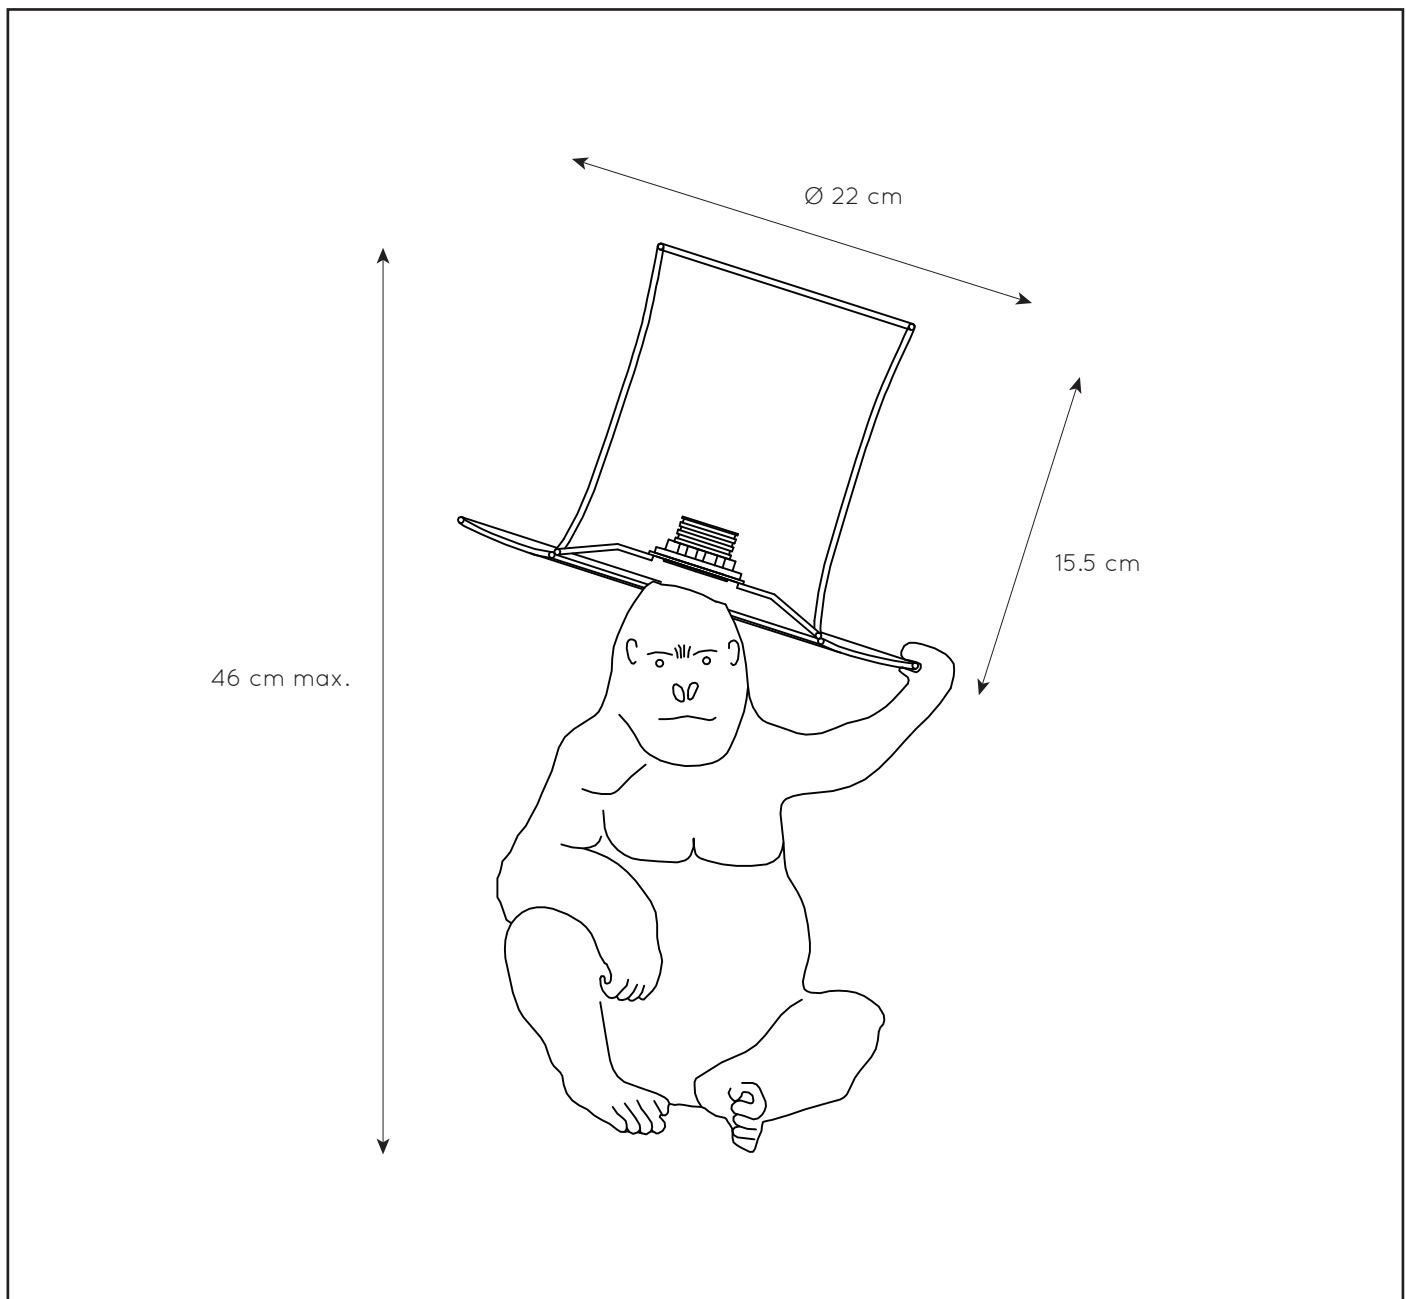

GUST

Item number : 10503/81/30

EAN code : 5411212105349

For more specifications, dimensions please visit
www.lucide.com