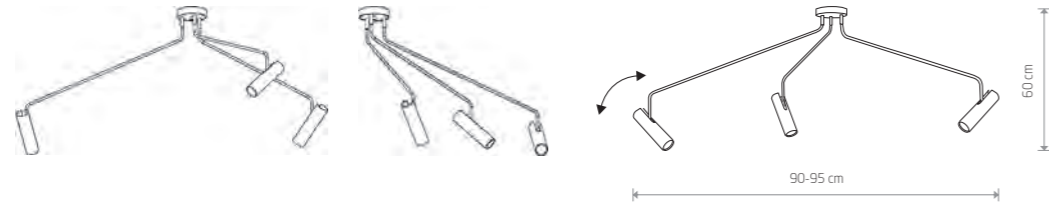

EYE SUPER 6497

EYE SUPER

painting steel, chrome

6491 6497 6504

3xGU10, max 35W

EYE SUPER 6505

EYE SUPER

painting steel, chrome