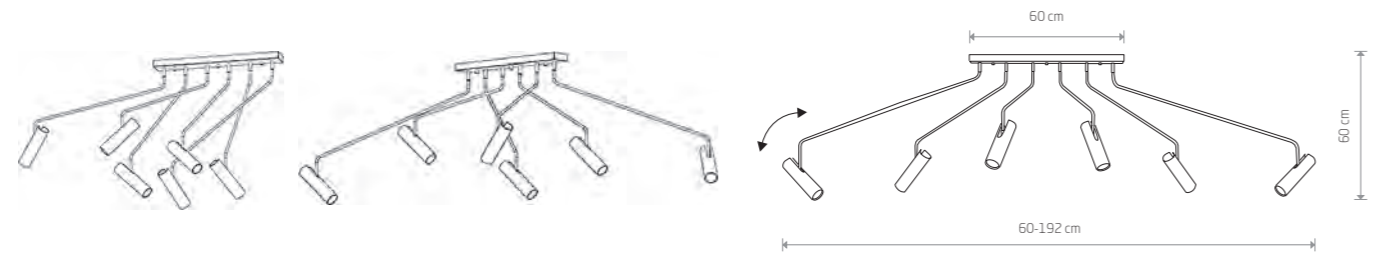

EYE SUPER 6497

EYE SUPER

painting steel, chrome

6491 6497 6504

3xGU10, max 35W

EYE SUPER 6505

EYE SUPER

painting steel, chrome

6492 6498 6505

6xGU10, max 35W

WHITE P004 RAL 9003 GRAPHITE P010 RAL 7016 BLACK P013 RAL 9005

EYE SUPER 6505