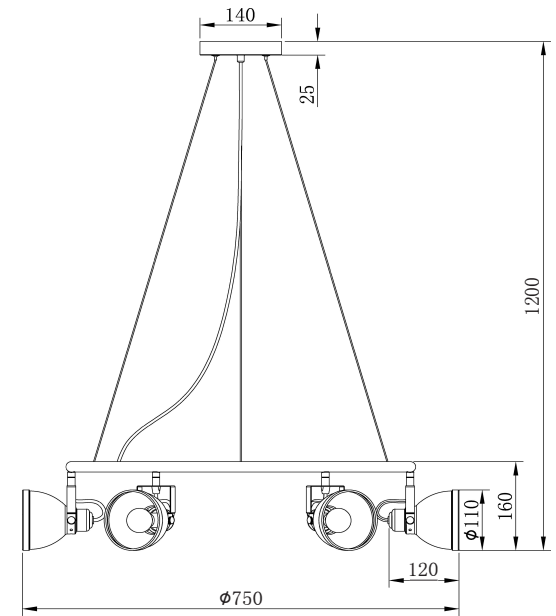

FREYA
TRADITION OF QUALITY

Instruction

FR4003PL-06W

6 x E14 (40W)

Model: FR4003PL-06W

Collection: Loft

Pendant Lamps