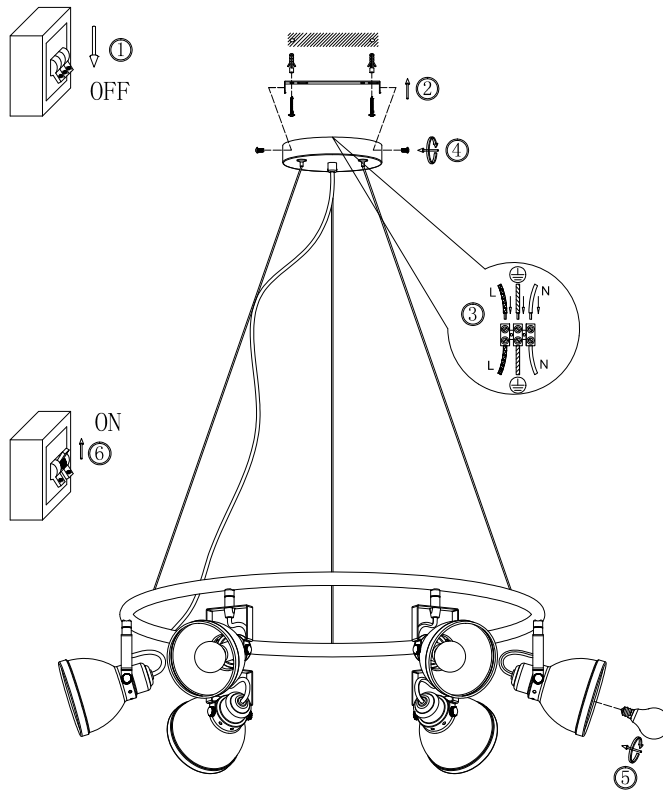

FREYA
TRADITION OF QUALITY

Instruction

FR4003PL-06W

6 x E14 (40W)

Model: FR4003PL-06W

Collection: Loft

Pendant Lamps