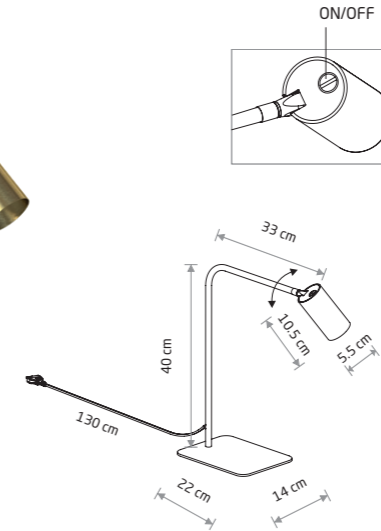

MONO 7712

MONO

painting steel, plastic ABS

- 7705 7708
- 7715 7718

2xGU10, max 10W only LED

solid brass, painting steel, plastic ABS

- 7712

2xGU10, max 10W only LED

MONO 7710

MONO 7711

MONO

painting steel, plastic ABS

- 7703 7706
- 7713 7716

1xGU10, max 10W only LED

solid brass, painting steel, plastic ABS

- 7710

1xGU10, max 10W only LED

MONO

painting steel, plastic ABS

- 7704 7707
- 7714 7717

1xGU10, max 10W only LED

solid brass, painting steel, plastic ABS

- 7711

1xGU10, max 10W only LED