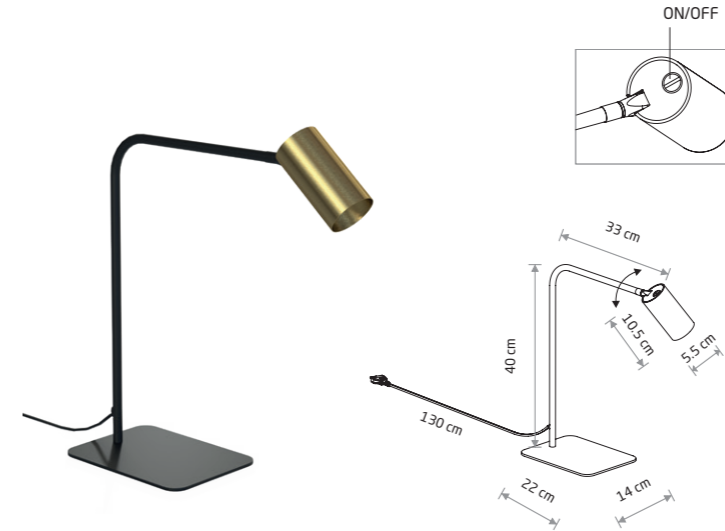

MONO 7712

MONO

painting steel, plastic ABS

- 7705 7708
- 7715 7718

2xGU10, max 10W only LED

solid brass, painting steel, plastic ABS

- 7712

2xGU10, max 10W only LED

MONO 7710

MONO 7711

MONO

painting steel, plastic ABS

- 7703 7706
- 7713 7716

1xGU10, max 10W only LED

solid brass, painting steel, plastic ABS

- 7710

1xGU10, max 10W only LED

MONO

painting steel, plastic ABS

- 7704 7707
- 7714 7717

1xGU10, max 10W only LED

solid brass, painting steel, plastic ABS

- 7711

1xGU10, max 10W only LED