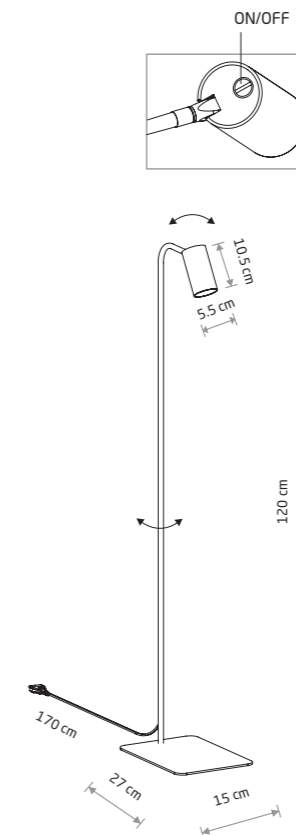

MONO 7712

MONO

painting steel, plastic ABS

- 7705 7708
- 7715 7718

2xGU10, max 10W only LED

solid brass, painting steel, plastic ABS

- 7712

2xGU10, max 10W only LED

MONO 7710

MONO 7711

MONO

painting steel, plastic ABS

- 7703 7706
- 7713 7716

1xGU10, max 10W only LED

solid brass, painting steel, plastic ABS

- 7710

1xGU10, max 10W only LED

MONO

painting steel, plastic ABS

- 7704 7707
- 7714 7717

1xGU10, max 10W only LED

solid brass, painting steel, plastic ABS

- 7711

1xGU10, max 10W only LED