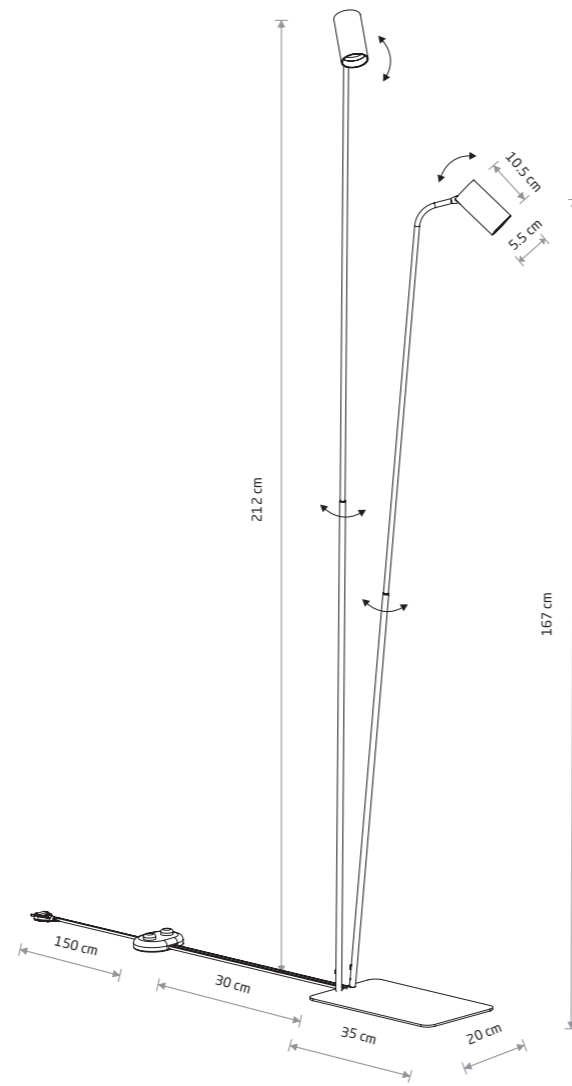

MONO 7712

MONO

painting steel, plastic ABS

- 7705 7708
- 7715 7718

2xGU10, max 10W only LED

solid brass, painting steel, plastic ABS

- 7712

2xGU10, max 10W only LED

MONO 7710

MONO 7711

MONO

painting steel, plastic ABS

- 7703 7706
- 7713 7716

1xGU10, max 10W only LED

solid brass, painting steel, plastic ABS

- 7710

1xGU10, max 10W only LED

MONO

painting steel, plastic ABS

- 7704 7707
- 7714 7717

1xGU10, max 10W only LED

solid brass, painting steel, plastic ABS

- 7711

1xGU10, max 10W only LED